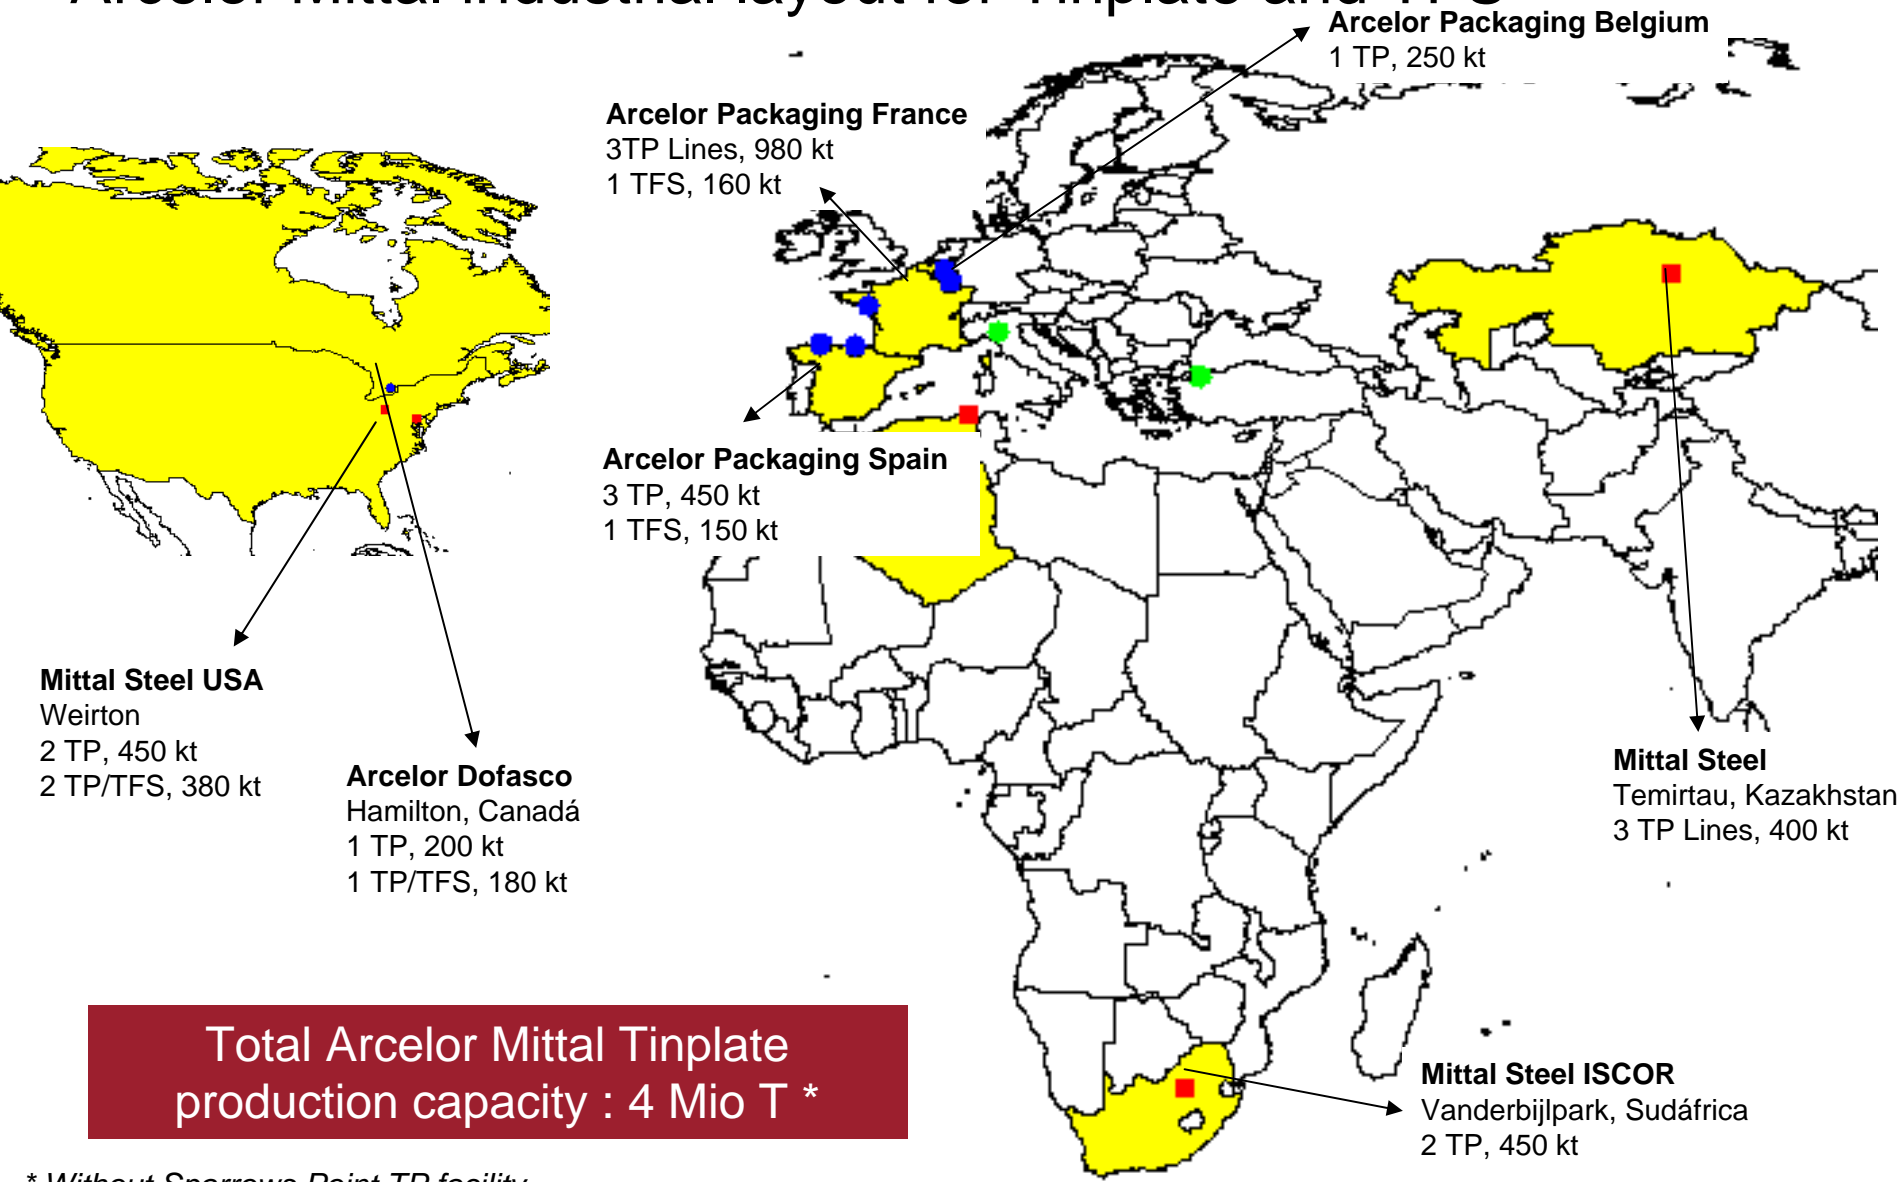

Arcelor Mittal industrial layout for Tinplate and TFS

Total Arcelor Mittal Tinplate production capacity : 4 Mio T *

* Without Sparrows Point TP facility